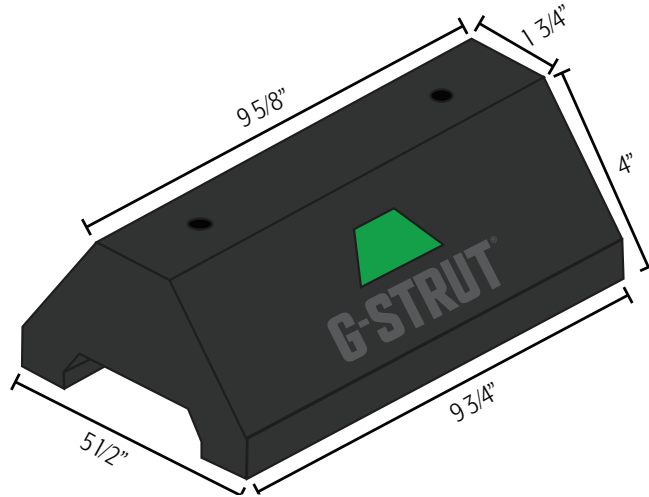

4100 13th St. SW, Canton, OH 44710
866-997-8788 (866-99STRUT)

gregorystrut.com

G-STRUT is a product of Gregory Strut

100 SERIES

GRB100

STANDARD ROOF BLOCK AND CHANNEL

Environmentally friendly blocks. Made from 100% recycled tires.

GRB100 FEATURES AND BENEFITS

| | |
|------------------------------------|--|
| Materials/finishes | 100% recycled rubber base |
| Strut Dimension | 13/16" standard |
| Safety | Green reflector for high visibility and safety |
| Weight (lbs.) | 4.5 |
| Static load capacity (lbs.) | 500 |
| Ordering | 360 pieces per skid |

100 SERIES OVERVIEW

STANDARD ROOFTOP BLOCK SUPPORT

With 13/16" x 1 5/8", 14 gauge (G134), pre-galvanized steel strut channel*

*(GRB100 is base only, no channel)

- Comes pre-assembled at factory
- 14 gauge, 13/16" pre-galvanized steel channel
- Uses standard strut fittings and clamps
- 100% recycled rubber block
- UV resistant materials
- Green reflector for high visibility and safety
- Innovative design inhibits floating and shifting
- Freeze and thaw resistant
- LEED certifiable product
- Vibration dampening
- Compatible with most rooftop materials