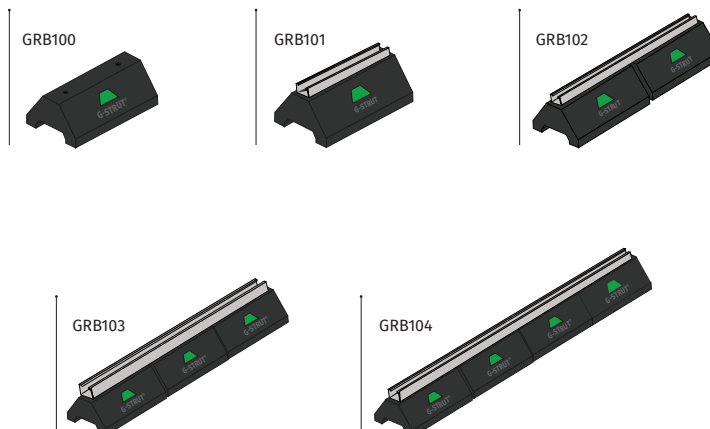

GRB100 FEATURES AND BENEFITS

| | |
|------------------------------------|--|
| Materials/finishes | 100% recycled rubber base |
| Strut Dimension | 13/16" standard |
| Safety | Green reflector for high visibility and safety |
| Weight (lbs.) | 4.5 |
| Static load capacity (lbs.) | 500 |
| Ordering | 360 pieces per skid |

100 SERIES OVERVIEW

STANDARD ROOFTOP BLOCK SUPPORT

With 13/16" x 1 5/8", 14 gauge (G134), pre-galvanized steel strut channel*

*(GRB100 is base only, no channel)

- Comes pre-assembled at factory
- 14 gauge, 13/16" pre-galvanized steel channel
- Uses standard strut fittings and clamps
- 100% recycled rubber block
- UV resistant materials
- Green reflector for high visibility and safety
- Innovative design inhibits floating and shifting
- Freeze and thaw resistant
- LEED certifiable product
- Vibration dampening
- Compatible with most rooftop materials